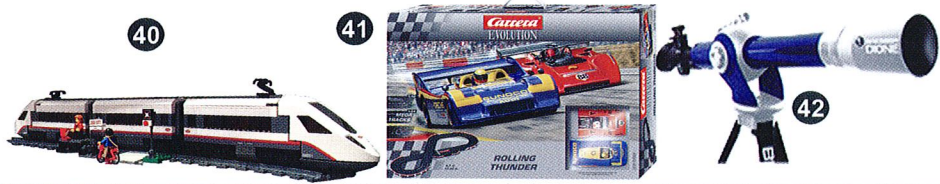

LEVEL 11 - SELL $3,500

- 40 - LEGO City High Speed Passenger Train
- 41 - Carrera Rolling Thunder Race Track
- 42 - Bresser Dione 60mm Telescope
- 43 - $160 Walmart Gift Card

LEVEL 10 - SELL $2,750

- 36 - Eureka Tetragon 3 Tent
- 37 - 7" Tablet - 8GB
- 38 - LEGO Star Wars Imperial Star Destroyer
- 39 - $125 Walmart Gift Card